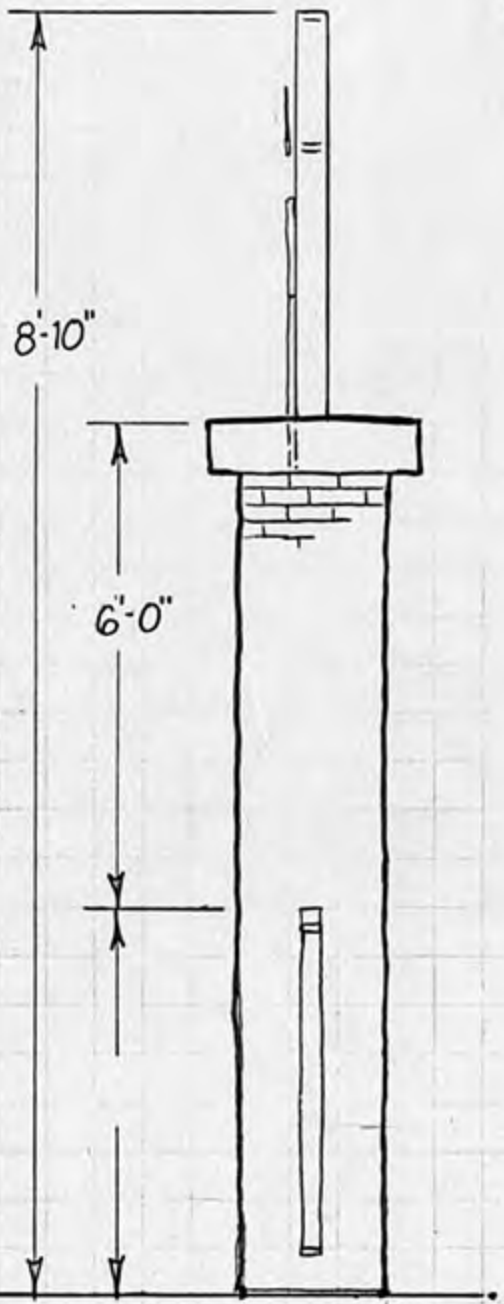

METAL LETTERS TITLE
"SCOOBYVILLE AEROFIELD"

METAL ARCH and
SYMBOL

CONCRETE

BRICK PILLARS

METAL FENCE

DRAWN BY R. KURZ
TITLE RED BAW Q UEVE PARK CWD SCALE 3/4" = 1'-0"
© Copyright 1977 Kings Productions

Kings
Productions

DATE _____
PROJ. NO. _____
OF _____