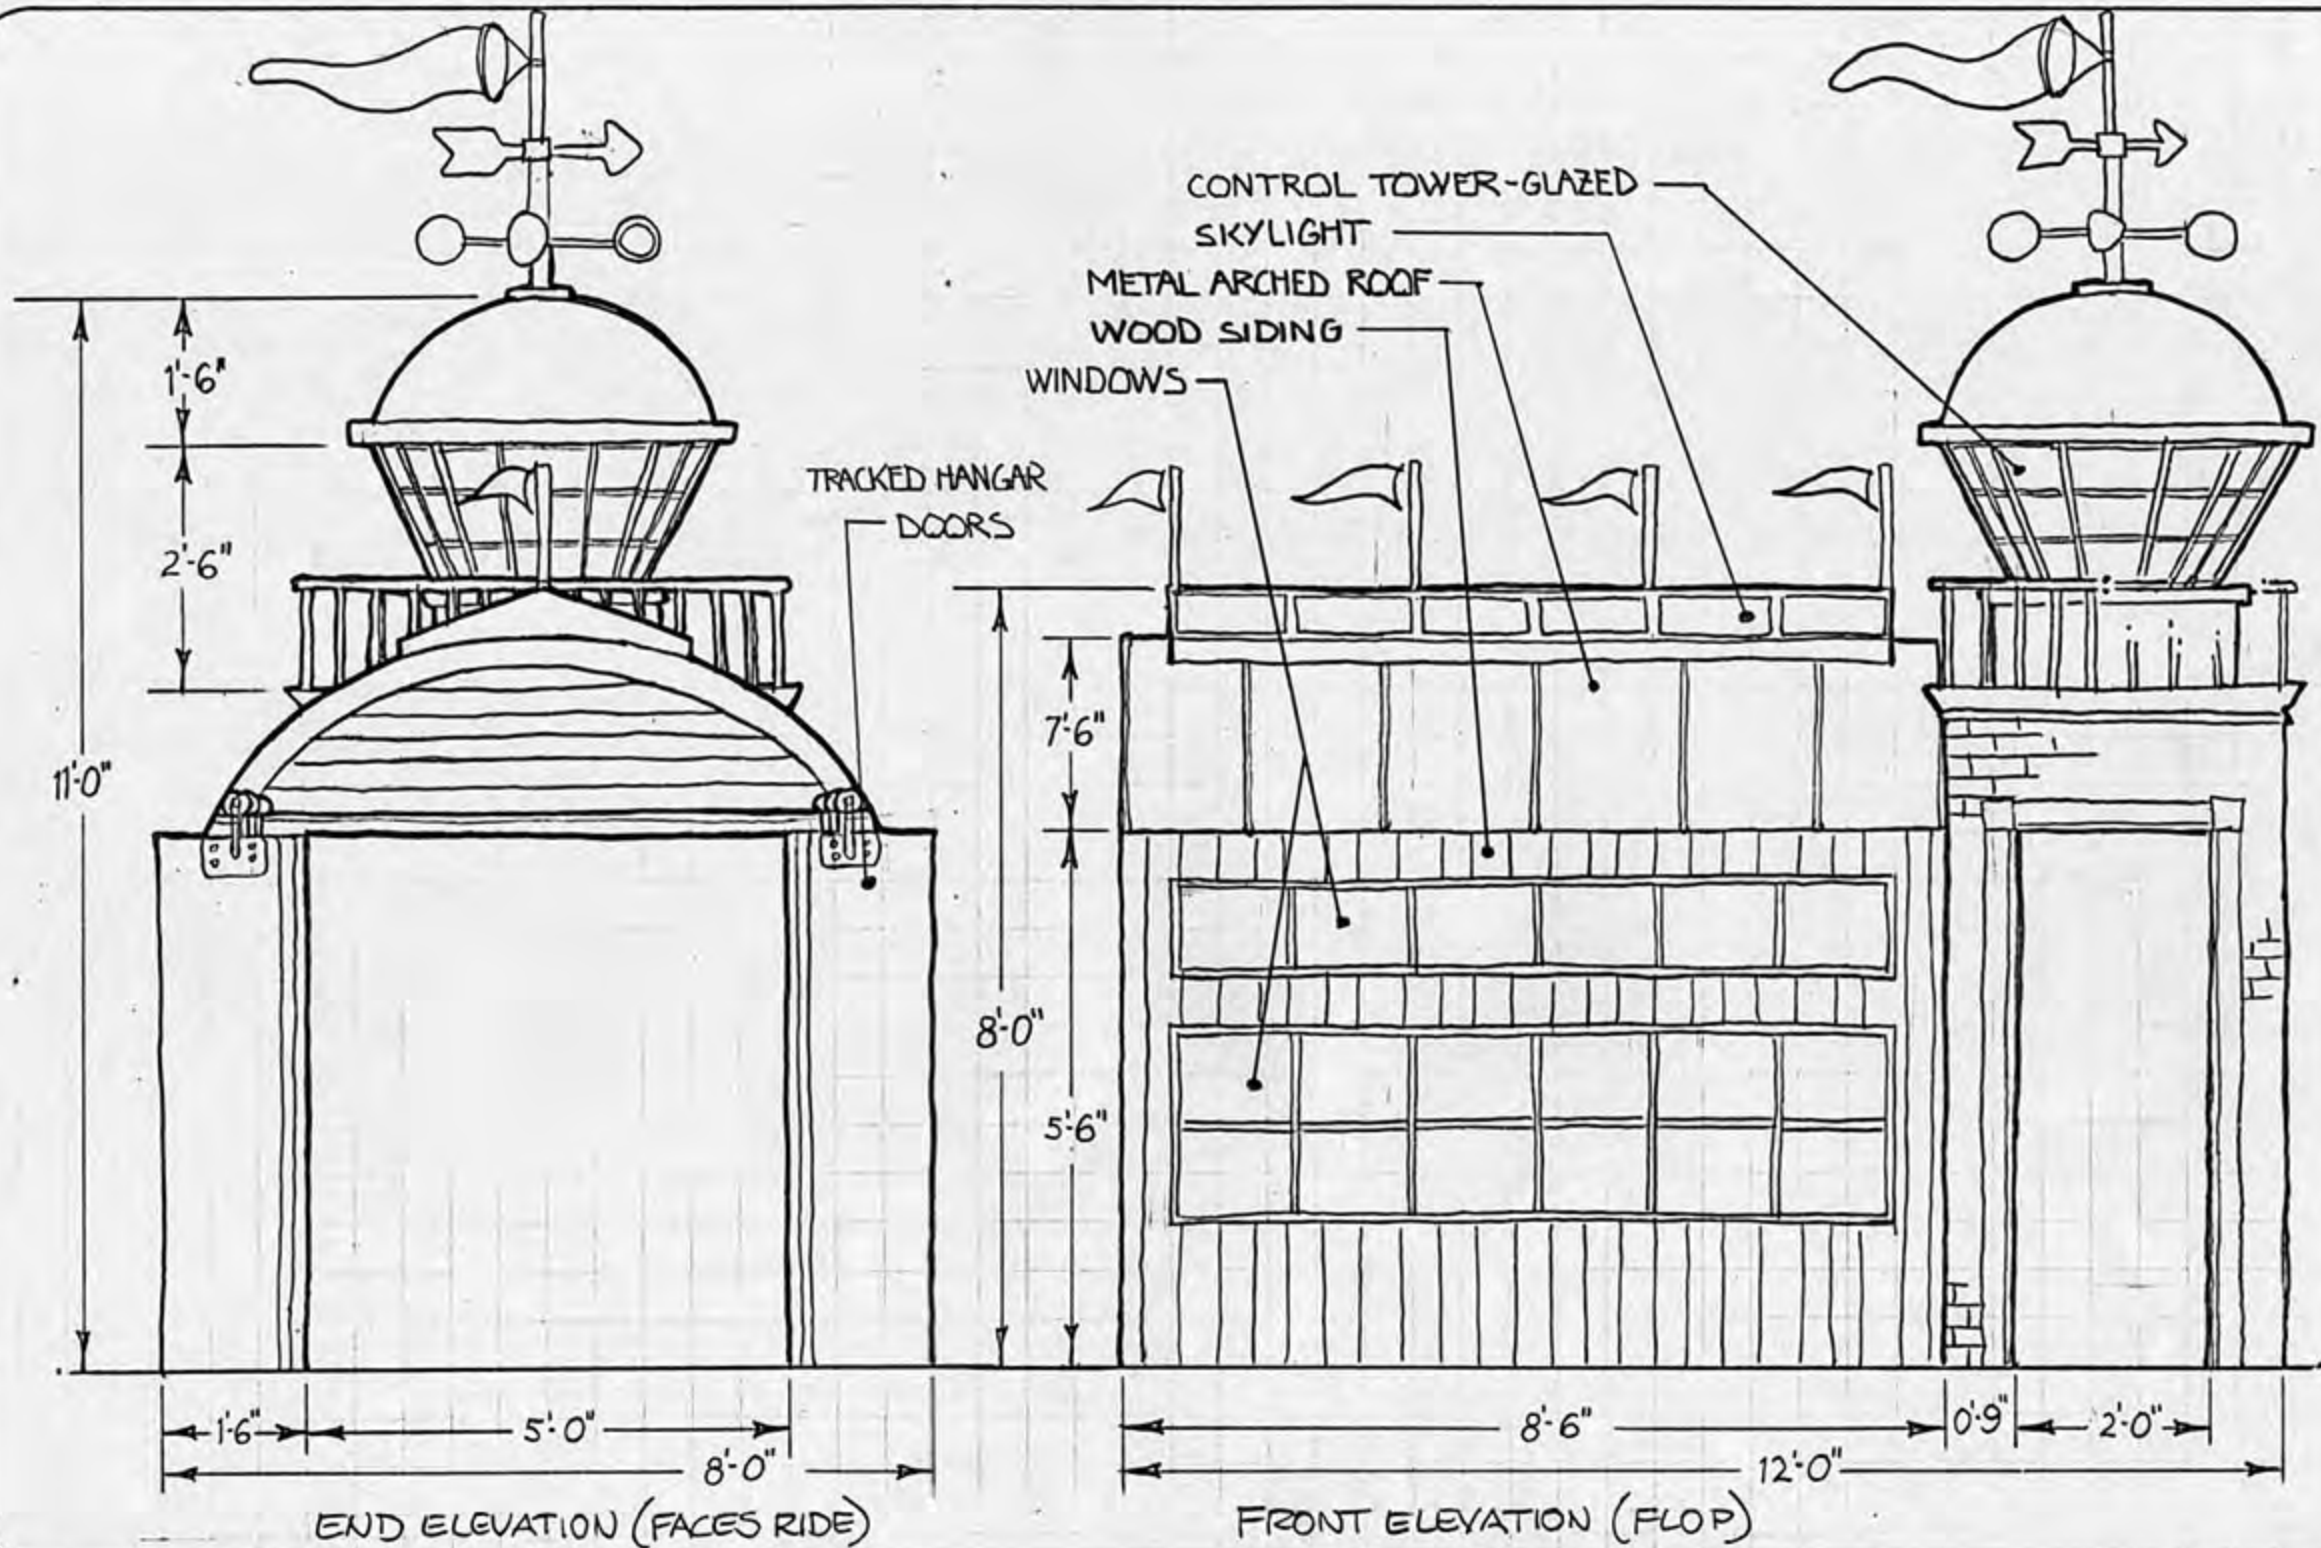

5'-0" OC.

DRAWN BY

SCALE

DARK

TITLE

© Copyright 1964 King Productions

King
Productions

DATE

PROJ. NO.

OF

DRAWN BY R. KURZ
 SCALE 1/2" = 1'-0"
 TITLE RED BARON QUEUE PARK CWD
 © Copyright 1977 Kings Productions

Kings
 Productions

DATE _____
 PROJ. NO. _____
 OF _____