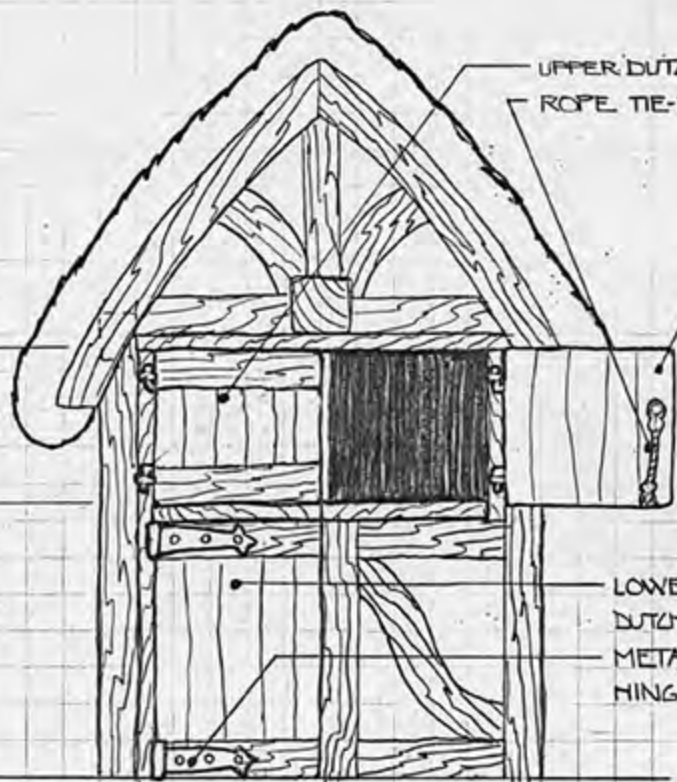

Deliverables: 8-1/2" x 14", pencil on bond paper

I am available to discuss your design, illustration, marketing, and advertising needs. Let's talk!

Rich Kurz

LOWER DOOR LEDGE

6'-0"  
2'-6"  
1'-6"

RIGHT ELEVATION

UPPER DUTCH DOOR  
ROPE TIE-BACK

LOWER DUTCH DOOR  
METAL HINGES

0'-9"  
2'-9"

FRONT ELEVATION

DRAWN BY R.K.  
1/2" = 1'-0"

TITLE TALL HOUSE  
© Copyright 19... King Productions

King Productions

DATE 5.2.79  
PROJ. NO. 5163