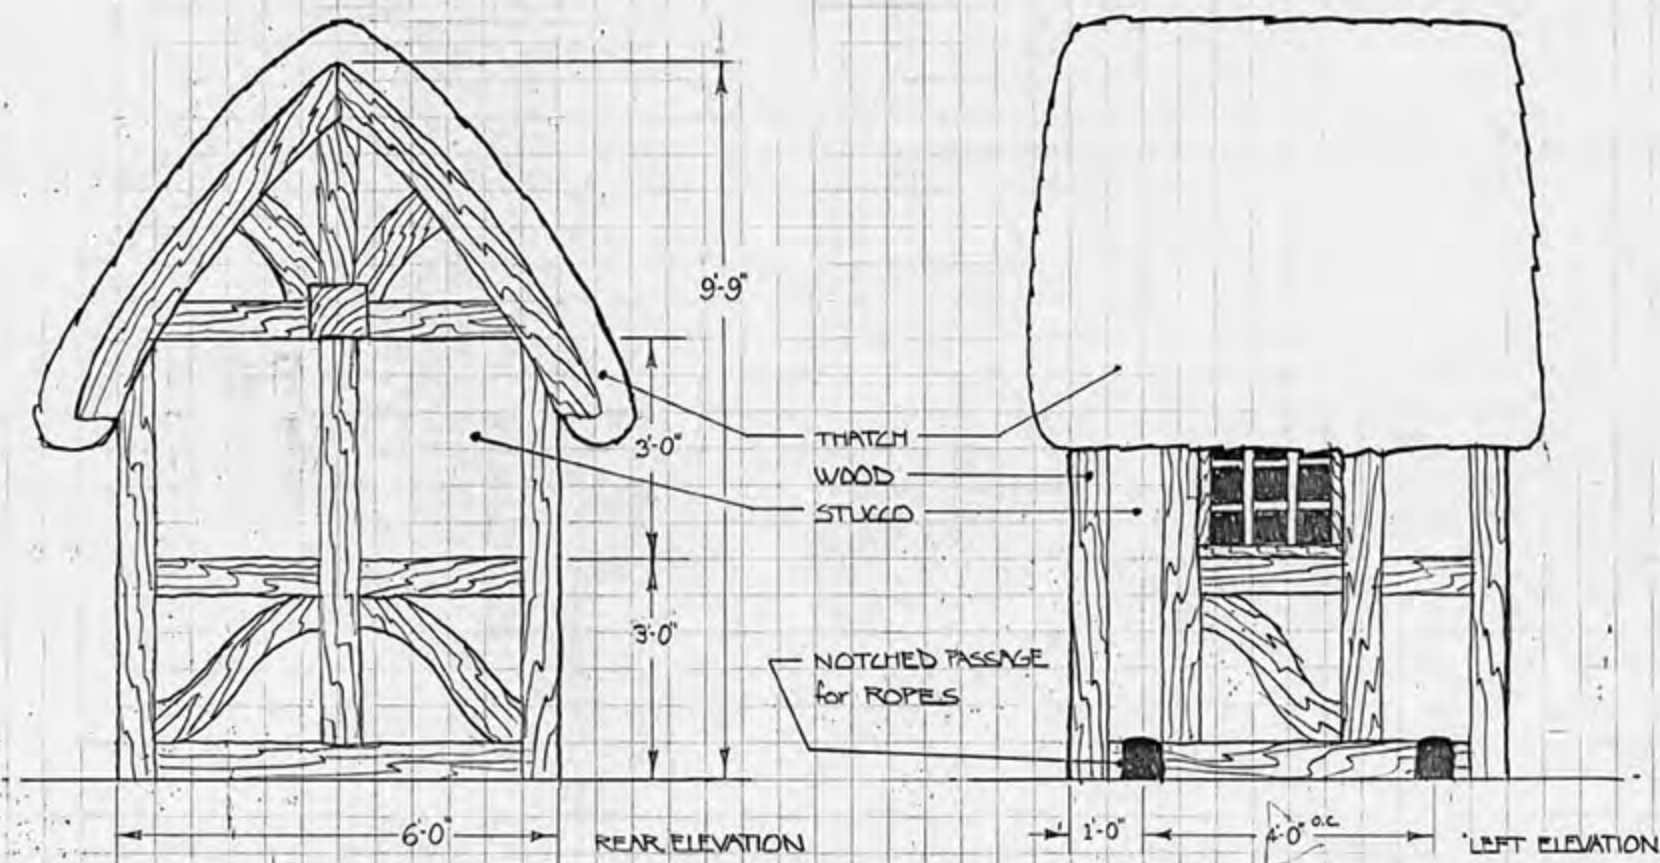

UPPER DUTCH DOOR  
ROPE TIE-BACK

LOWER DUTCH DOOR  
METAL HINGES

0'-9"  
2'-9"

FRONT ELEVATION

DRAWN BY R.K.  
1/2" = 1'-0"

TITLE TALL HOUSE  
© Copyright 19... King Productions

King Productions

DATE 5.2.79  
PROJ. NO. 5163

1 of 11

DRAWN BY R.K.  
 TITLE THE HOUSE PARK C.M.D. SCALE  $\frac{1}{2}$ " = 1'-0"  
 © Copyright 19... King Productions

King Productions

DATE 5.2.79  
 PROJ. NO. 563

2 of 11

METAL HINGE

ROPE TIE-BACK

NOTE LEDGE  
ON LOWER  
DUTCH DOOR