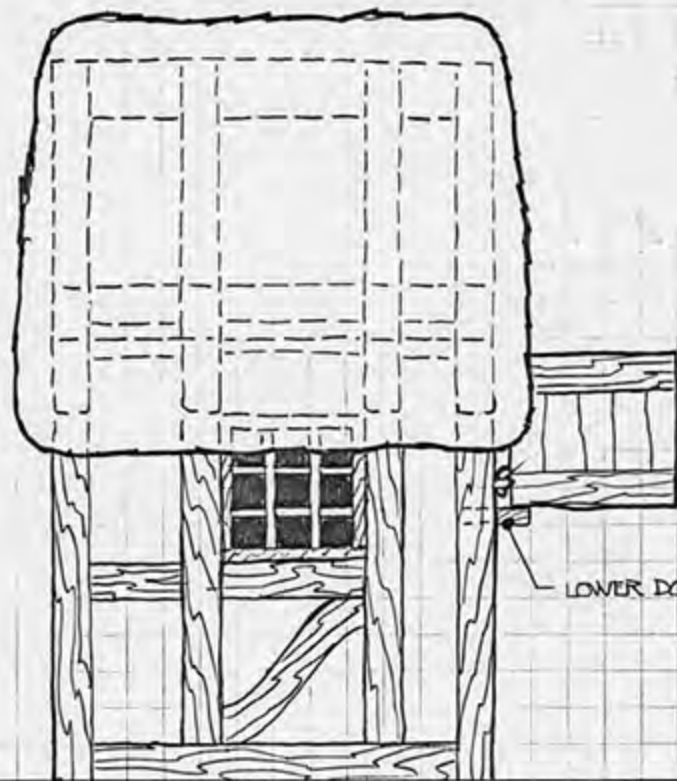

Deliverables: 8-1/2" x 14", pencil on bond paper

I am available to discuss your design, illustration, marketing, and advertising needs. Let's talk!

Rich Kurz

LOWER DOOR LEDGE

6'-0"  
2'-6"  
1'-6"

RIGHT ELEVATION

UPPER DUTCH DOOR  
ROPE TIE-BACK

LOWER DUTCH DOOR  
METAL HINGES

0'-9"  
2'-9"

FRONT ELEVATION

DRAWN BY R.K.  
1/2" = 1'-0"

TITLE TALL HOUSE  
© Copyright 19... King Productions

King Productions

DATE 5.2.79  
PROJ. NO. 5163