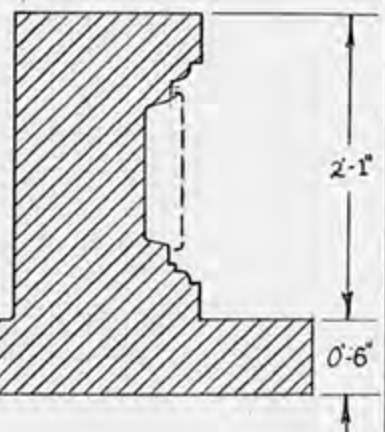

ELEVATION VIEW C-C

2 of 11

DATE
5-31
PROJ. NO.

King
Productions

TITLE MED. FOUNTAIN PARK (CW)

DRAWN BY R. KURZ
SCALE 1" = 1'-0"

© Copyright 1977 Kings Productions

ELEVATION SECTIONS A-A and B-B

SECTION BB

SECTION M

DATE 5/31
 PROD. NO. 3011

Kings
 Productions

TITLE MED. FOUNTAIN PARK CWD
 DRAWN BY R.K.
 SCALE 1" = 1'-0"

© Copyright 1920 Kings Productions

FRONT

FOUNTAIN HEADS BY CROUCHING PEASANT STRIVES
FULL SCALE