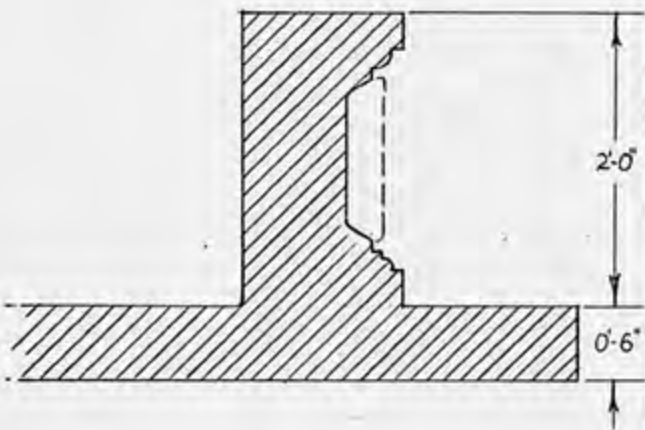

ELEVATION VIEW C-C

2 of 11

DATE
5-31
PROJ. NO.

King
Productions

TITLE MED. FOUNTAIN PARK (CW)

DRAWN BY R. KURZ
SCALE 1" = 1'-0"

© Copyright 1977 Kings Productions

ELEVATION SECTIONS A-A and B-B

SECTION BB

SECTION M

DATE 5/31
 PROD. NO. 3011

Kings
 Productions

TITLE MED. FOUNTAIN PARK CWD
 DRAWN BY R.K.
 SCALE 1" = 1'-0"

© Copyright 1920 Kings Productions

FRONT

FOUNTAIN HEADS BY CROUCHING PEASANT STRIVES
FULL SCALE