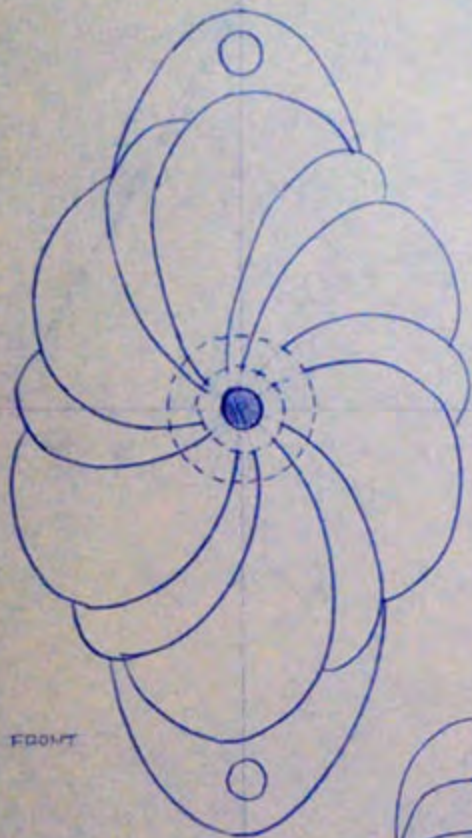

SECTION BB

SECTION M

DATE 5/31
 PROD. NO. 3011

Kings
 Productions

TITLE MED. FOUNTAIN PARK CWD
 DRAWN BY R.K.
 SCALE 1" = 1'-0"

© Copyright 1920 Kings Productions

FRONT

FOUNTAIN HEADS BY CROUCHING PEASANT STRIVES
FULL SCALE

SIDE

FOUNTAIN BASE RELIEFS
FULL SIZE

RELIEF DEPTH MAX. IS 3"

INDENTATION BY COLUMN HOLDING
FOLLOWS A CURVE AT 6"

6"