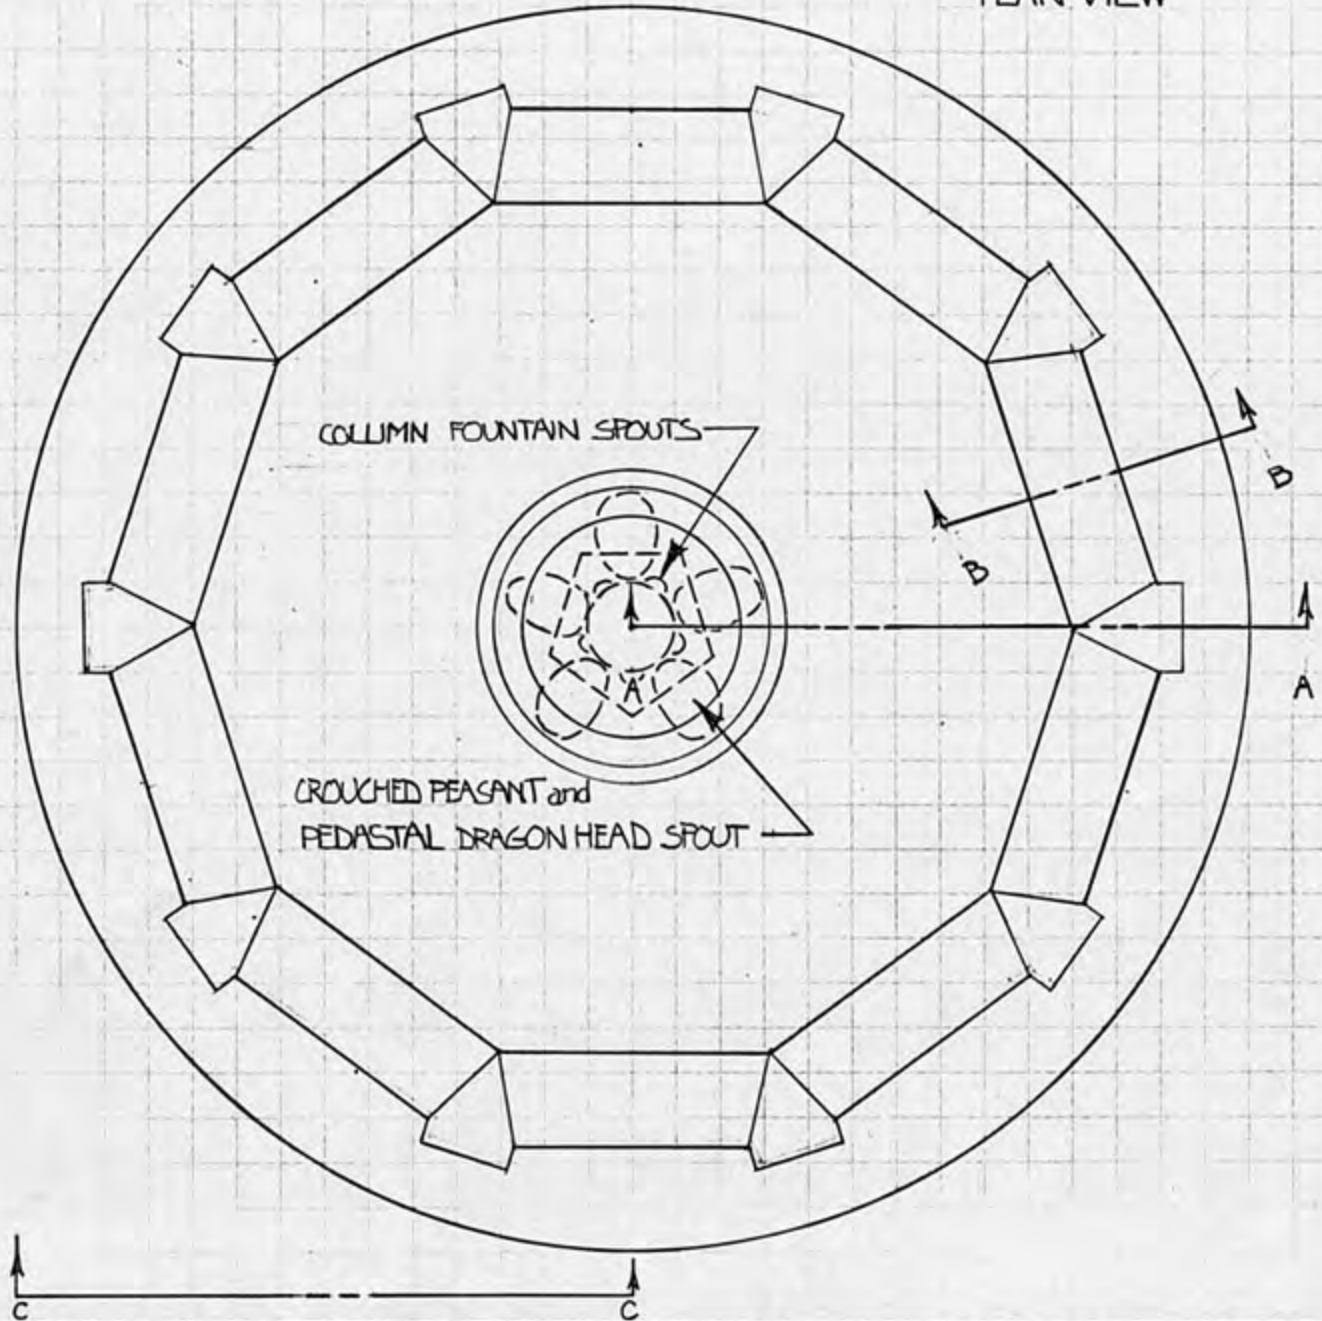

Versatile

4801 14th St. SW / Loveland CO 80537

Experienced

e-mail: rkweb@richkurz.com

Creative

CALL 970-308-2891

PLAN VIEW

DRAWN BY R/K
PARKCWD SCALE 1/2" = 1'-0"

TITLE MED. FOUNTAIN
© Copyright 1977 Kings Productions

Kings
Productions

PROJ. NO.
531
CODE NO.

SHEET
1 OF 11

KNIGHT and DRAGON

COLUMN FOUNTAIN SPOUTS

CROUCHING PEASANT FIGURES

PEDASTAL DRAGON HEAD SPOUT

SECTION BB

SECTION M

DATE 5/31
 PROD. NO. 3011

Kings
 Productions

TITLE MED. FOUNTAIN PARK CWD
 DRAWN BY R.K.
 SCALE 1" = 1'-0"

© Copyright 1920 Kings Productions

FRONT

FOUNTAIN HEADS BY CROUCHING PEASANT STRIVES
FULL SCALE