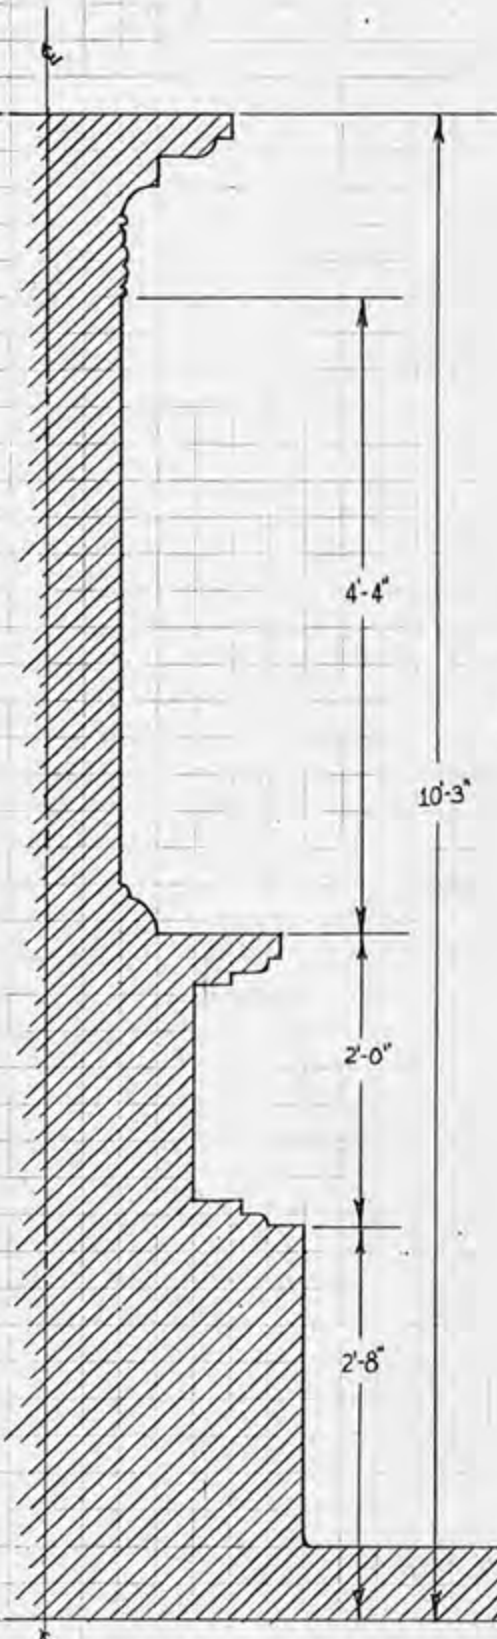

Deliverables: 8-1/2" x 14", pencil on bond paper
18" x 24" blueprint, pencil on C-size vellum

I am available to discuss your design, illustration, marketing, and advertising needs. Let's talk!

Rich Kurz

Versatile

4801 14th St. SW / Loveland CO 80537

Experienced

e-mail: rkweb@richkurz.com

Creative

CALL 970-308-2891

PLAN VIEW

DRAWN BY R/K
PARKCWD SCALE 1/2" = 1'-0"

ELEVATION VIEW C-C

2 of 11

DATE
5-31
PROJ. NO.

King
Productions

TITLE MED. FOUNTAIN PARK (CW)

DRAWN BY R. KURZ
SCALE 1" = 1'-0"

© Copyright 1977 Kings Productions

ELEVATION SECTIONS A-A and B-B

SECTION BB

SECTION M

DATE 5/31
 PROD. NO. 3011

Kings
 Productions

TITLE MED. FOUNTAIN PARK CWD
 DRAWN BY R.K.
 SCALE 1" = 1'-0"

© Copyright 1920 Kings Productions

FRONT

FOUNTAIN HEADS BY CROUCHING PEASANT STRIVES
FULL SCALE