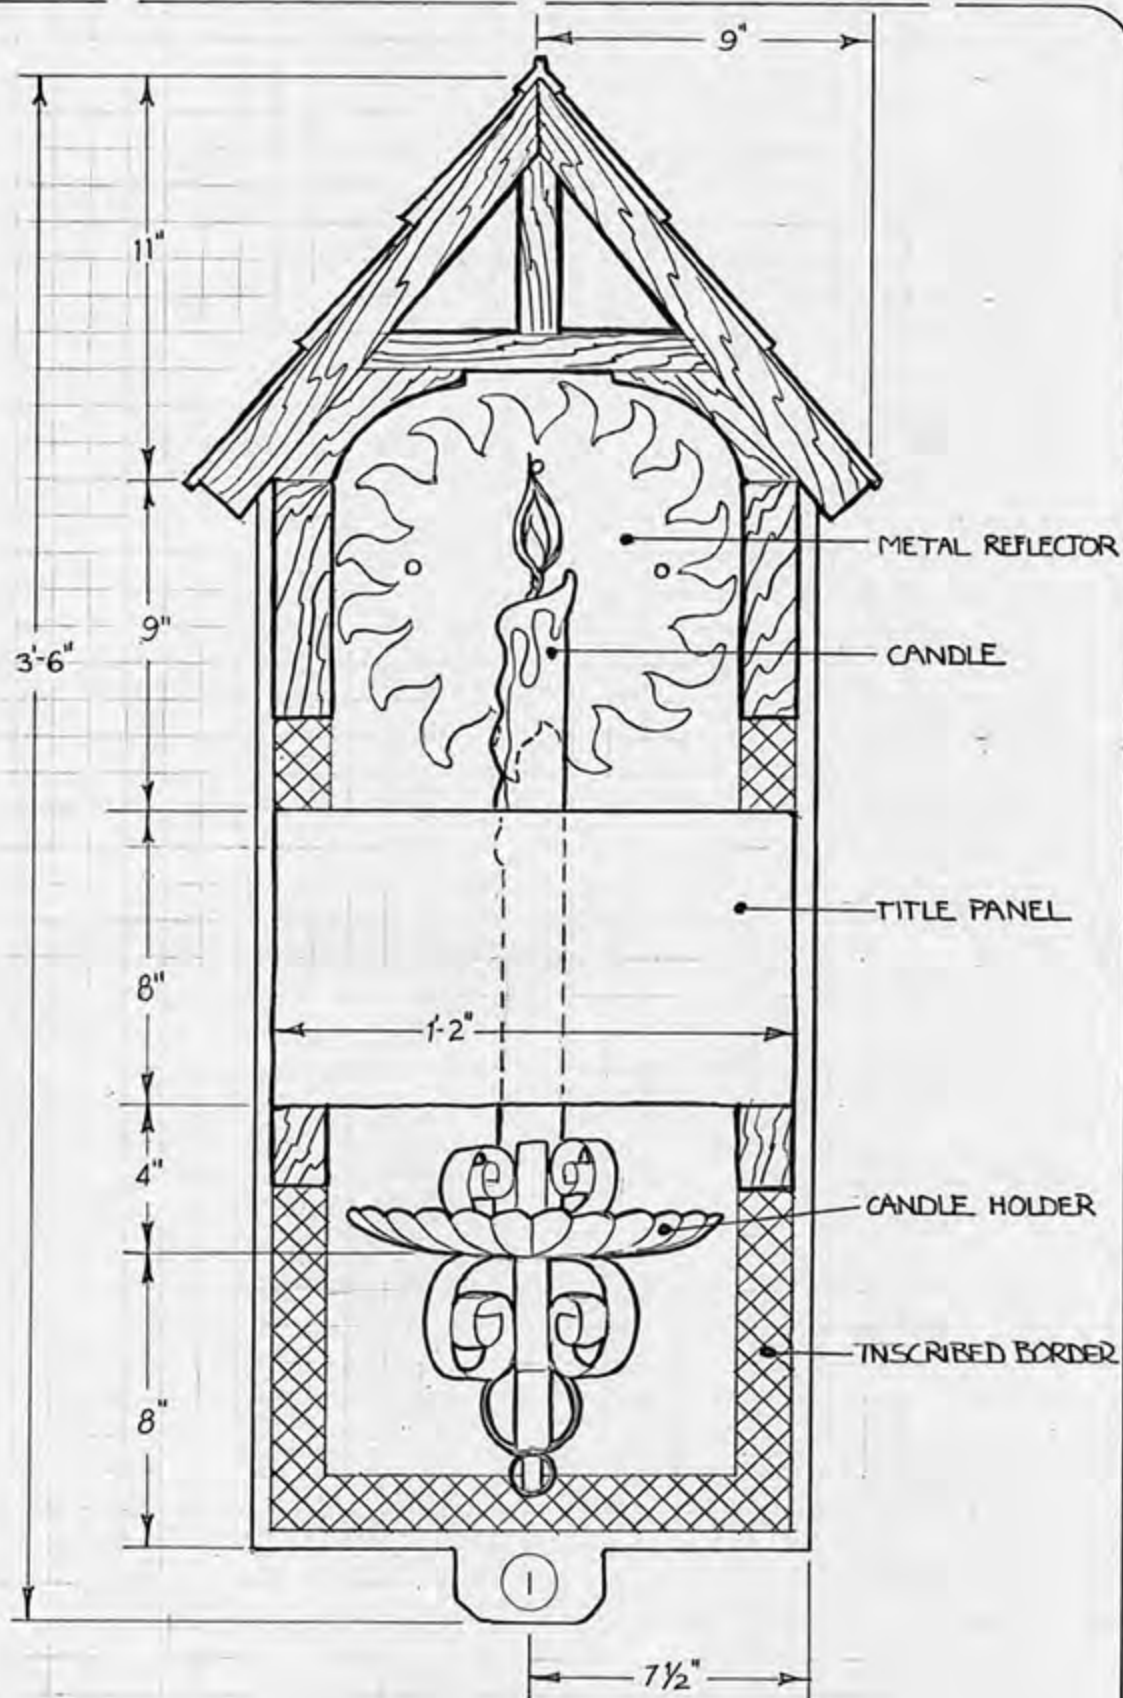

OF
PROJ. NO.
DATE

Kings
Productions

TITLE
© Copyright 19... Kings Productions

DRAWN BY R. KURZ
PARKCWD SCALE 1/4" = 1"