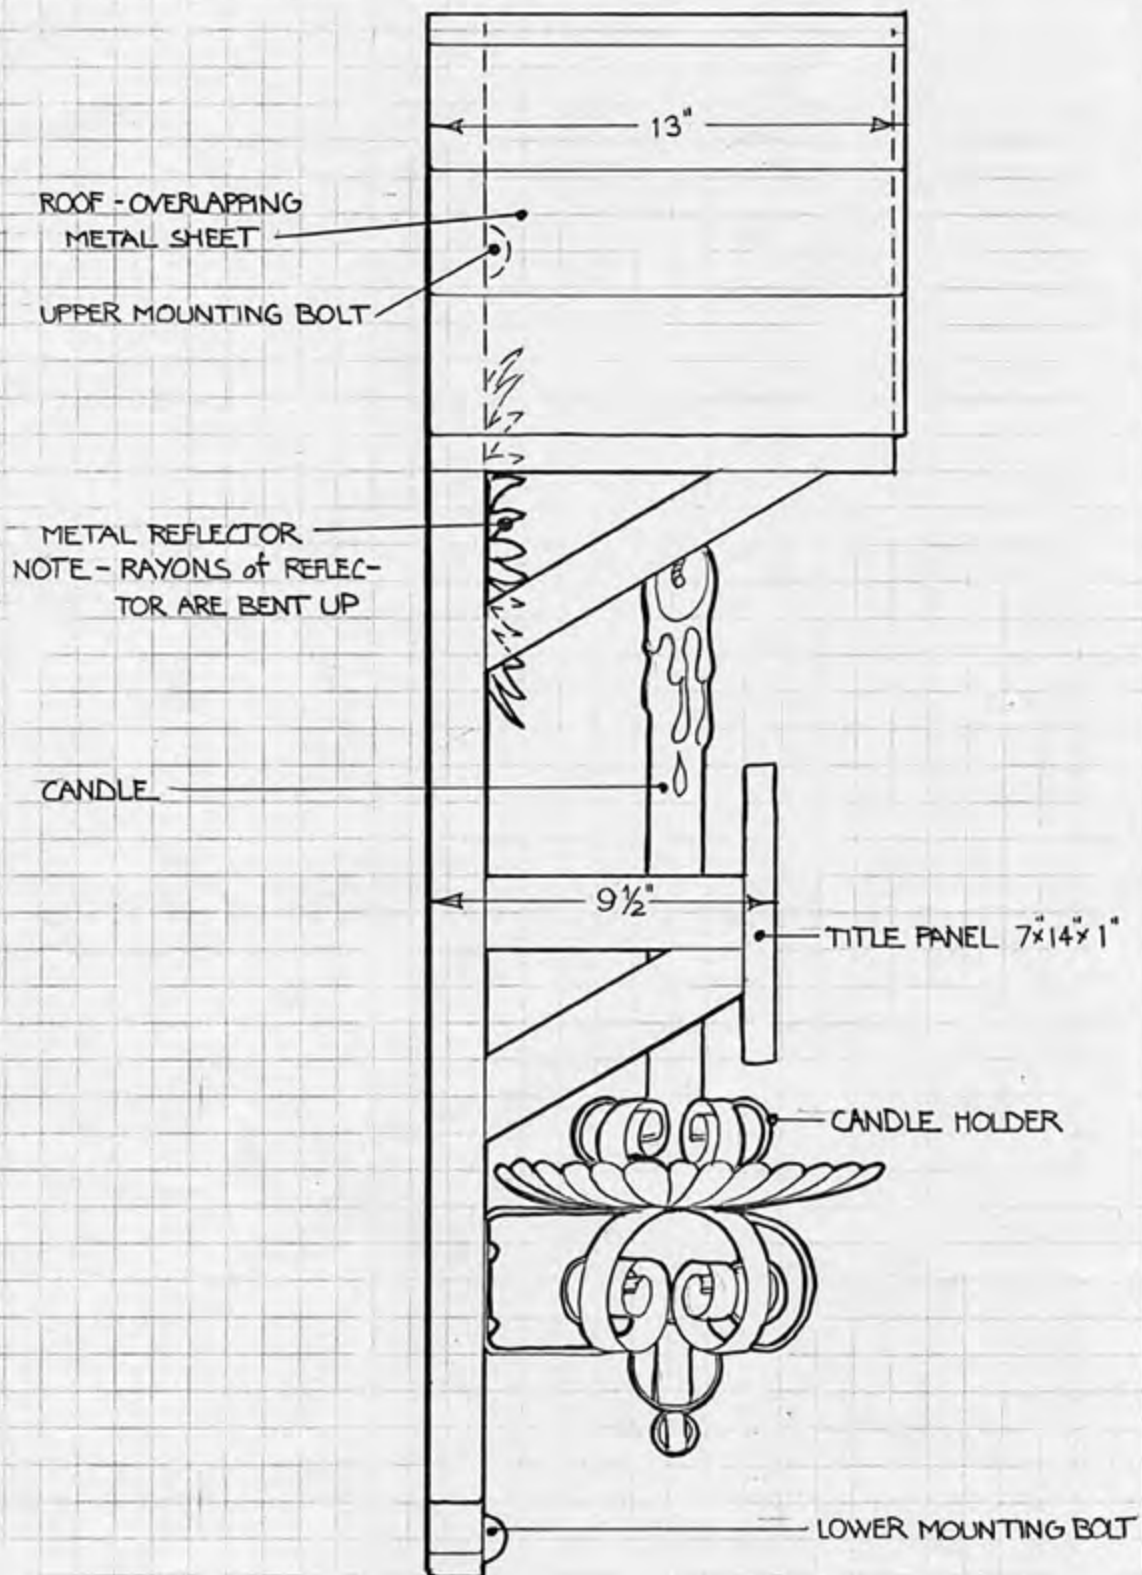

TITLE
 © Copyright 19... Kings Productions

DRAWN BY R. KURZ
 PARKCWD SCALE 1/4" = 1"

CANDLE 18" x 1 1/2" DIA.

CANDLE HOLDERS
6 ARMS IN PAIRS
MADE FROM 3 PCS.
OF BENT METAL

DRIP PAN
NOTE - RADIUS NOT
AS DIMENSIONED
STAMPED SCALLOP
PATTERN