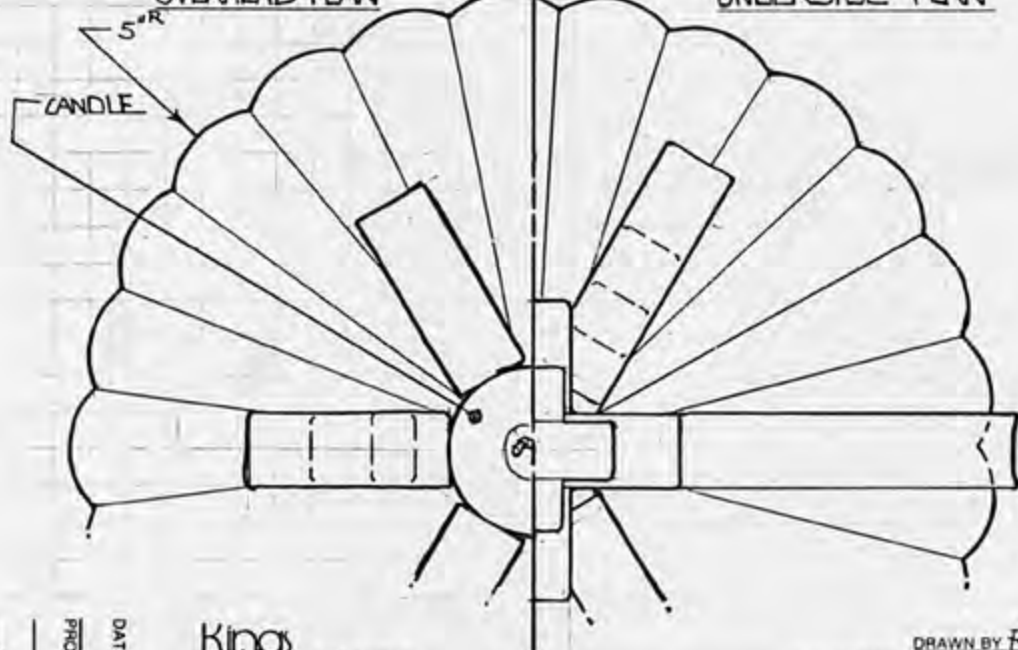

TITLE
 © Copyright 19... Kings Productions

DRAWN BY R. KURZ
 PARKCWD SCALE 1/4" = 1"

CANDLE 18" x 1 1/2" DIA.

CANDLE HOLDERS
6 ARMS IN PAIRS
MADE FROM 3 PCS.
OF BENT METAL

DRIP PAN
NOTE - RADIUS NOT
AS DIMENSIONED
STAMPED SCALLOP
PATTERN

SUPPORT ARMS
6 ARMS IN PAIRS MADE
FROM 3 PCS. OF BENT METAL
3RD PAIR MODIFIED TO EXTEND
AND BOLT TO WALL

DECORATIVE CIRCLES
2 PCS. EACH SET

- 3/4" x 1/8" METAL BAND FINISHED
TO RESEMBLE WROUGHT IRON -

OVERHEAD PLAN

SIDE ELEVATION

UNDERSIDE PLAN

3"
3/4"
9 1/2"

DATE
PHOTO NO.

Kings
Productions

TITLE
© Copyright 19... Kings Productions

DRAWN BY R. KIRZ
PARK CWD. SCALE 3/4" = 1"